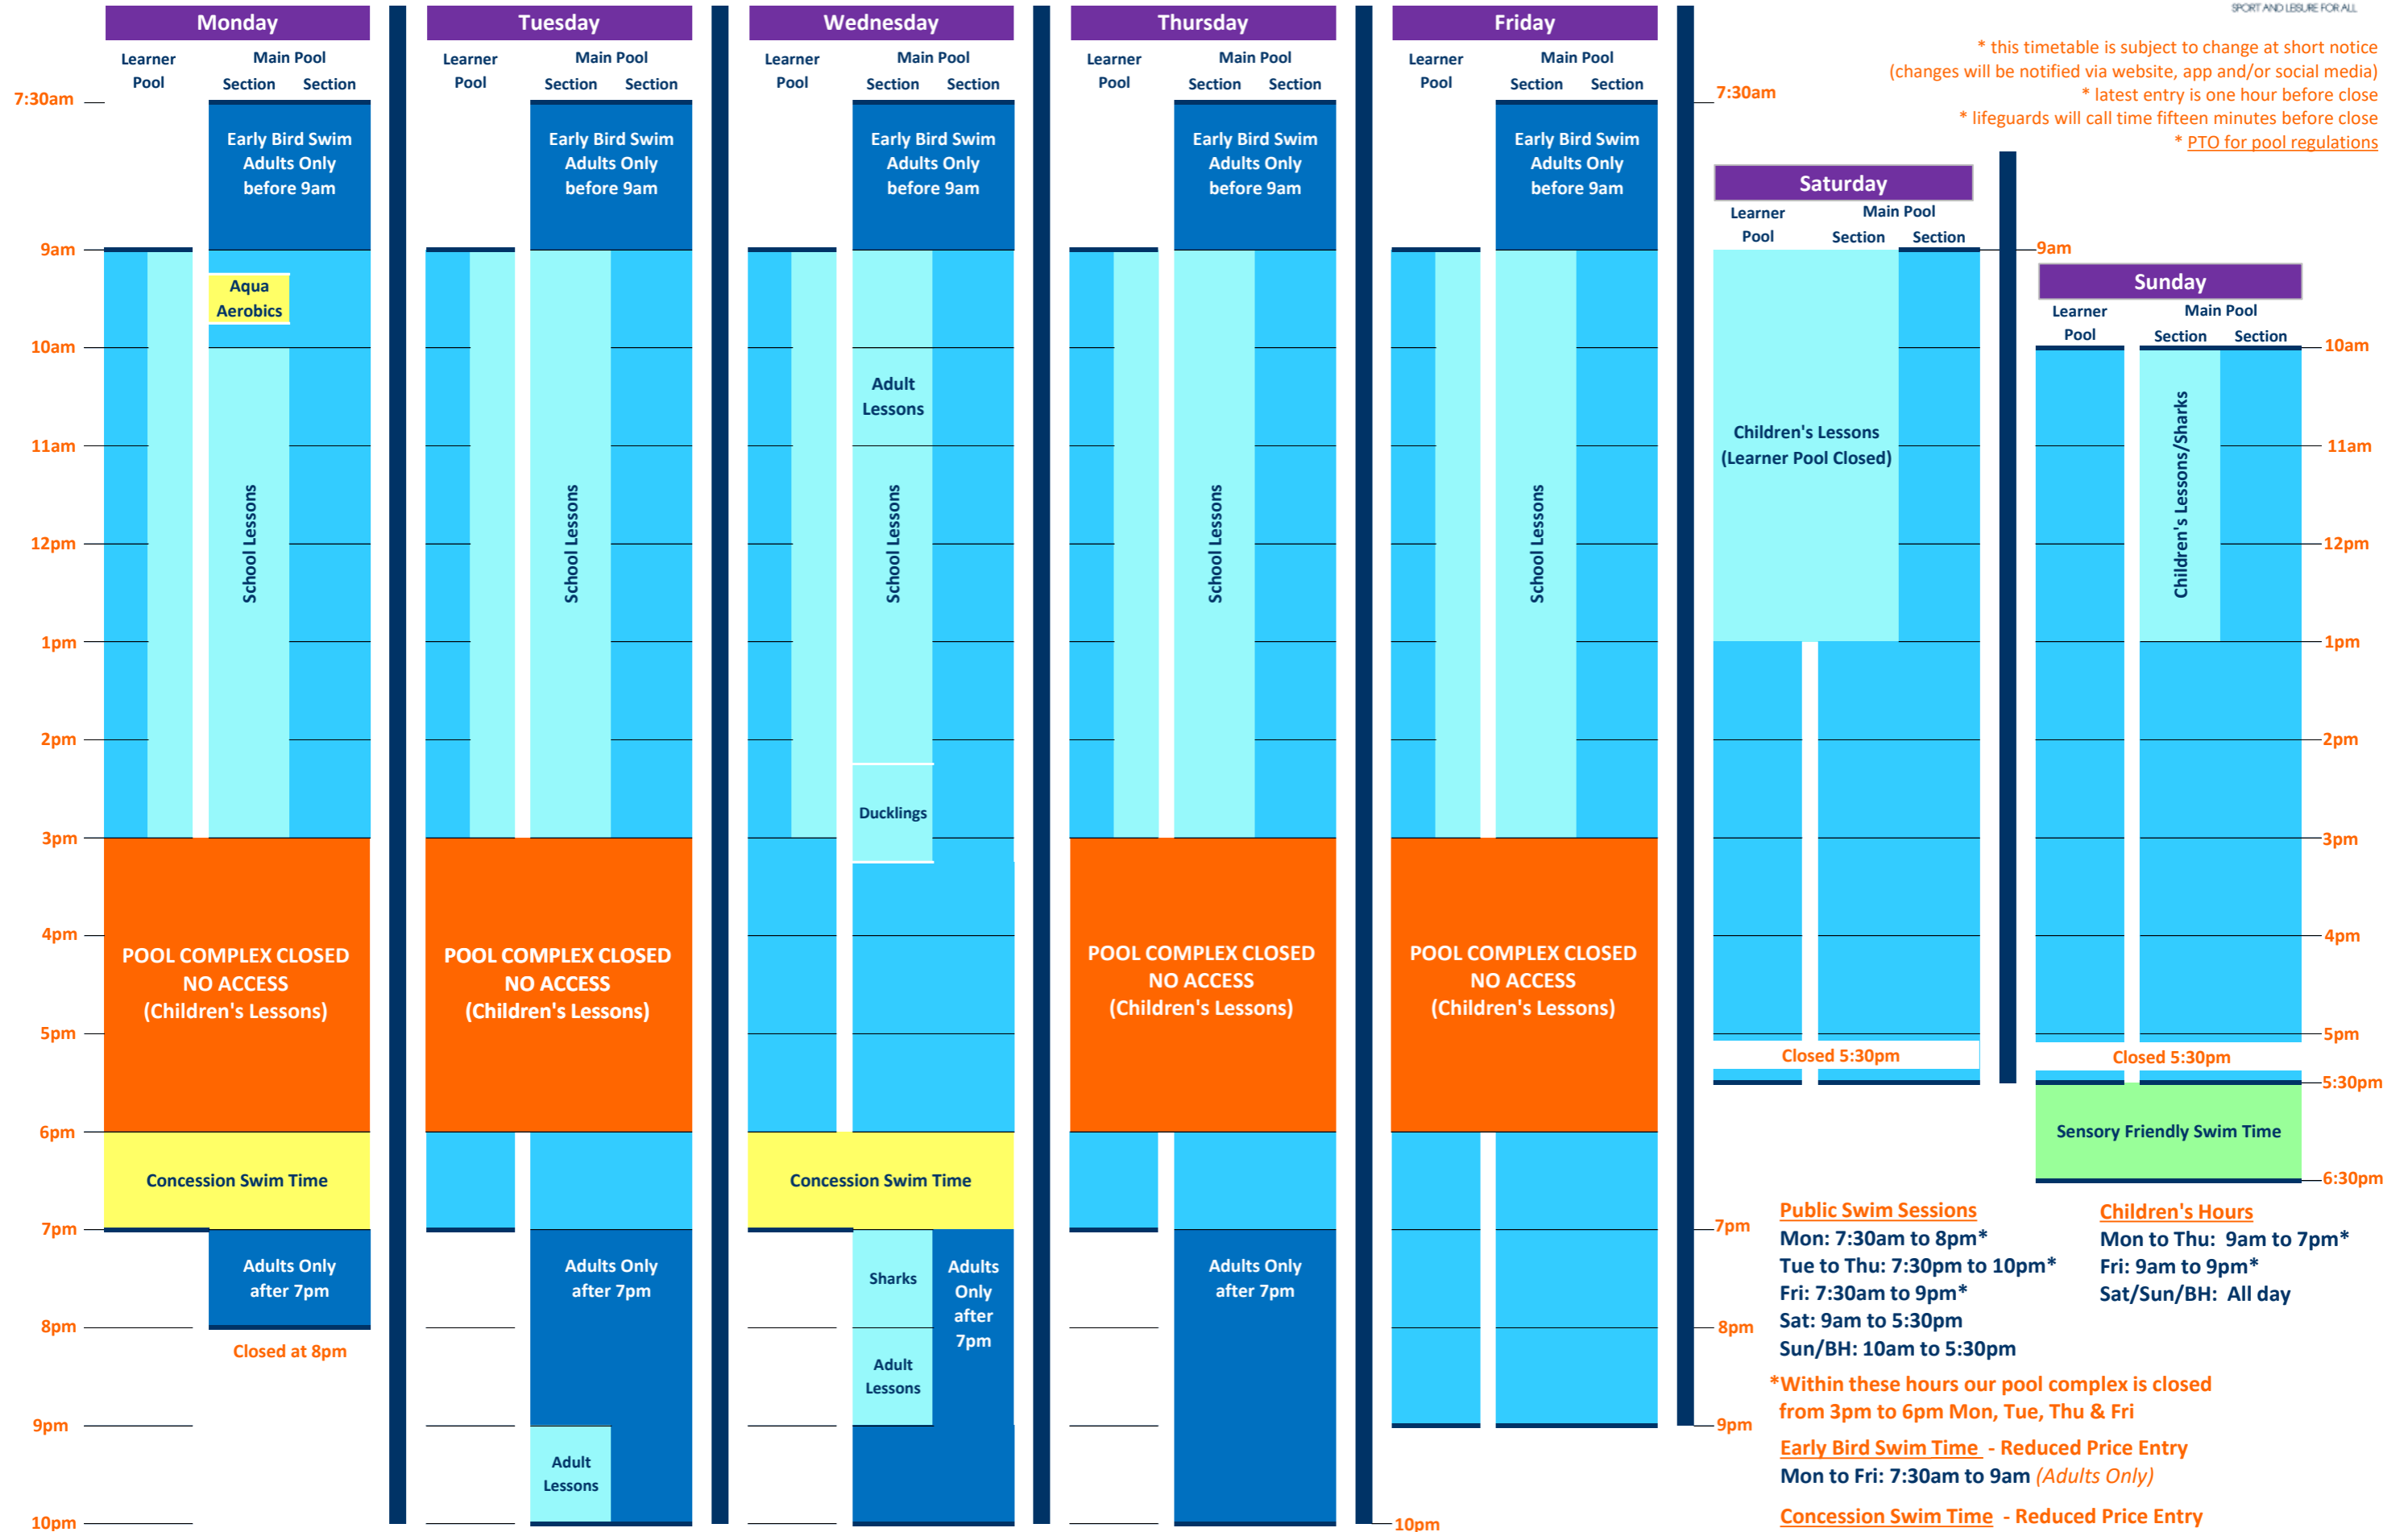

Pool Timetable

Timetable effective from 31/08/2023

* this timetable is subject to change at short notice (changes will be notified via website, app and/or social media)
 * latest entry is one hour before close
 * lifeguards will call time fifteen minutes before close
 * [PTO for pool regulations](#)

Public Swim Sessions
 Mon: 7:30am to 8pm*
 Tue to Thu: 7:30pm to 10pm*
 Fri: 7:30am to 9pm*
 Sat: 9am to 5:30pm
 Sun/BH: 10am to 5:30pm

Children's Hours
 Mon to Thu: 9am to 7pm*
 Fri: 9am to 9pm*
 Sat/Sun/BH: All day

*Within these hours our pool complex is closed from 3pm to 6pm Mon, Tue, Thu & Fri

Early Bird Swim Time - Reduced Price Entry
 Mon to Fri: 7:30am to 9am (Adults Only)

Concession Swim Time - Reduced Price Entry
 Mon & Wed: 6pm to 7pm

Sensory Friendly Swim Time

IMPORTANT: We have a strict policy regarding the admission of children which applies at all times, please note this policy on our website before planning a visit

Please note:

The Health Suite has partially reopened, the Steam Room and Jacuzzi are available to customers aged 16 and over only
The Sauna is closed until further notice and we apologise for any inconvenience this may cause
Swim sessions with the giant inflatable swim slide are not operating at present
The Watershed are not responsible for any belongings lost or mislaid on the premises
All pools are closed to Members and Public swims from 3pm to 6pm on Mondays, Tuesdays, Thursdays and Fridays during Children's Lessons
The Learner Pool is not available on Saturday mornings until after 1pm
The floor of the deep end of our main pool is MOVABLE, we strongly advise you to check the pool depth before entering the water
Latest entry permitted is one hour before close and Bank Holidays operate to Sunday swim sessions