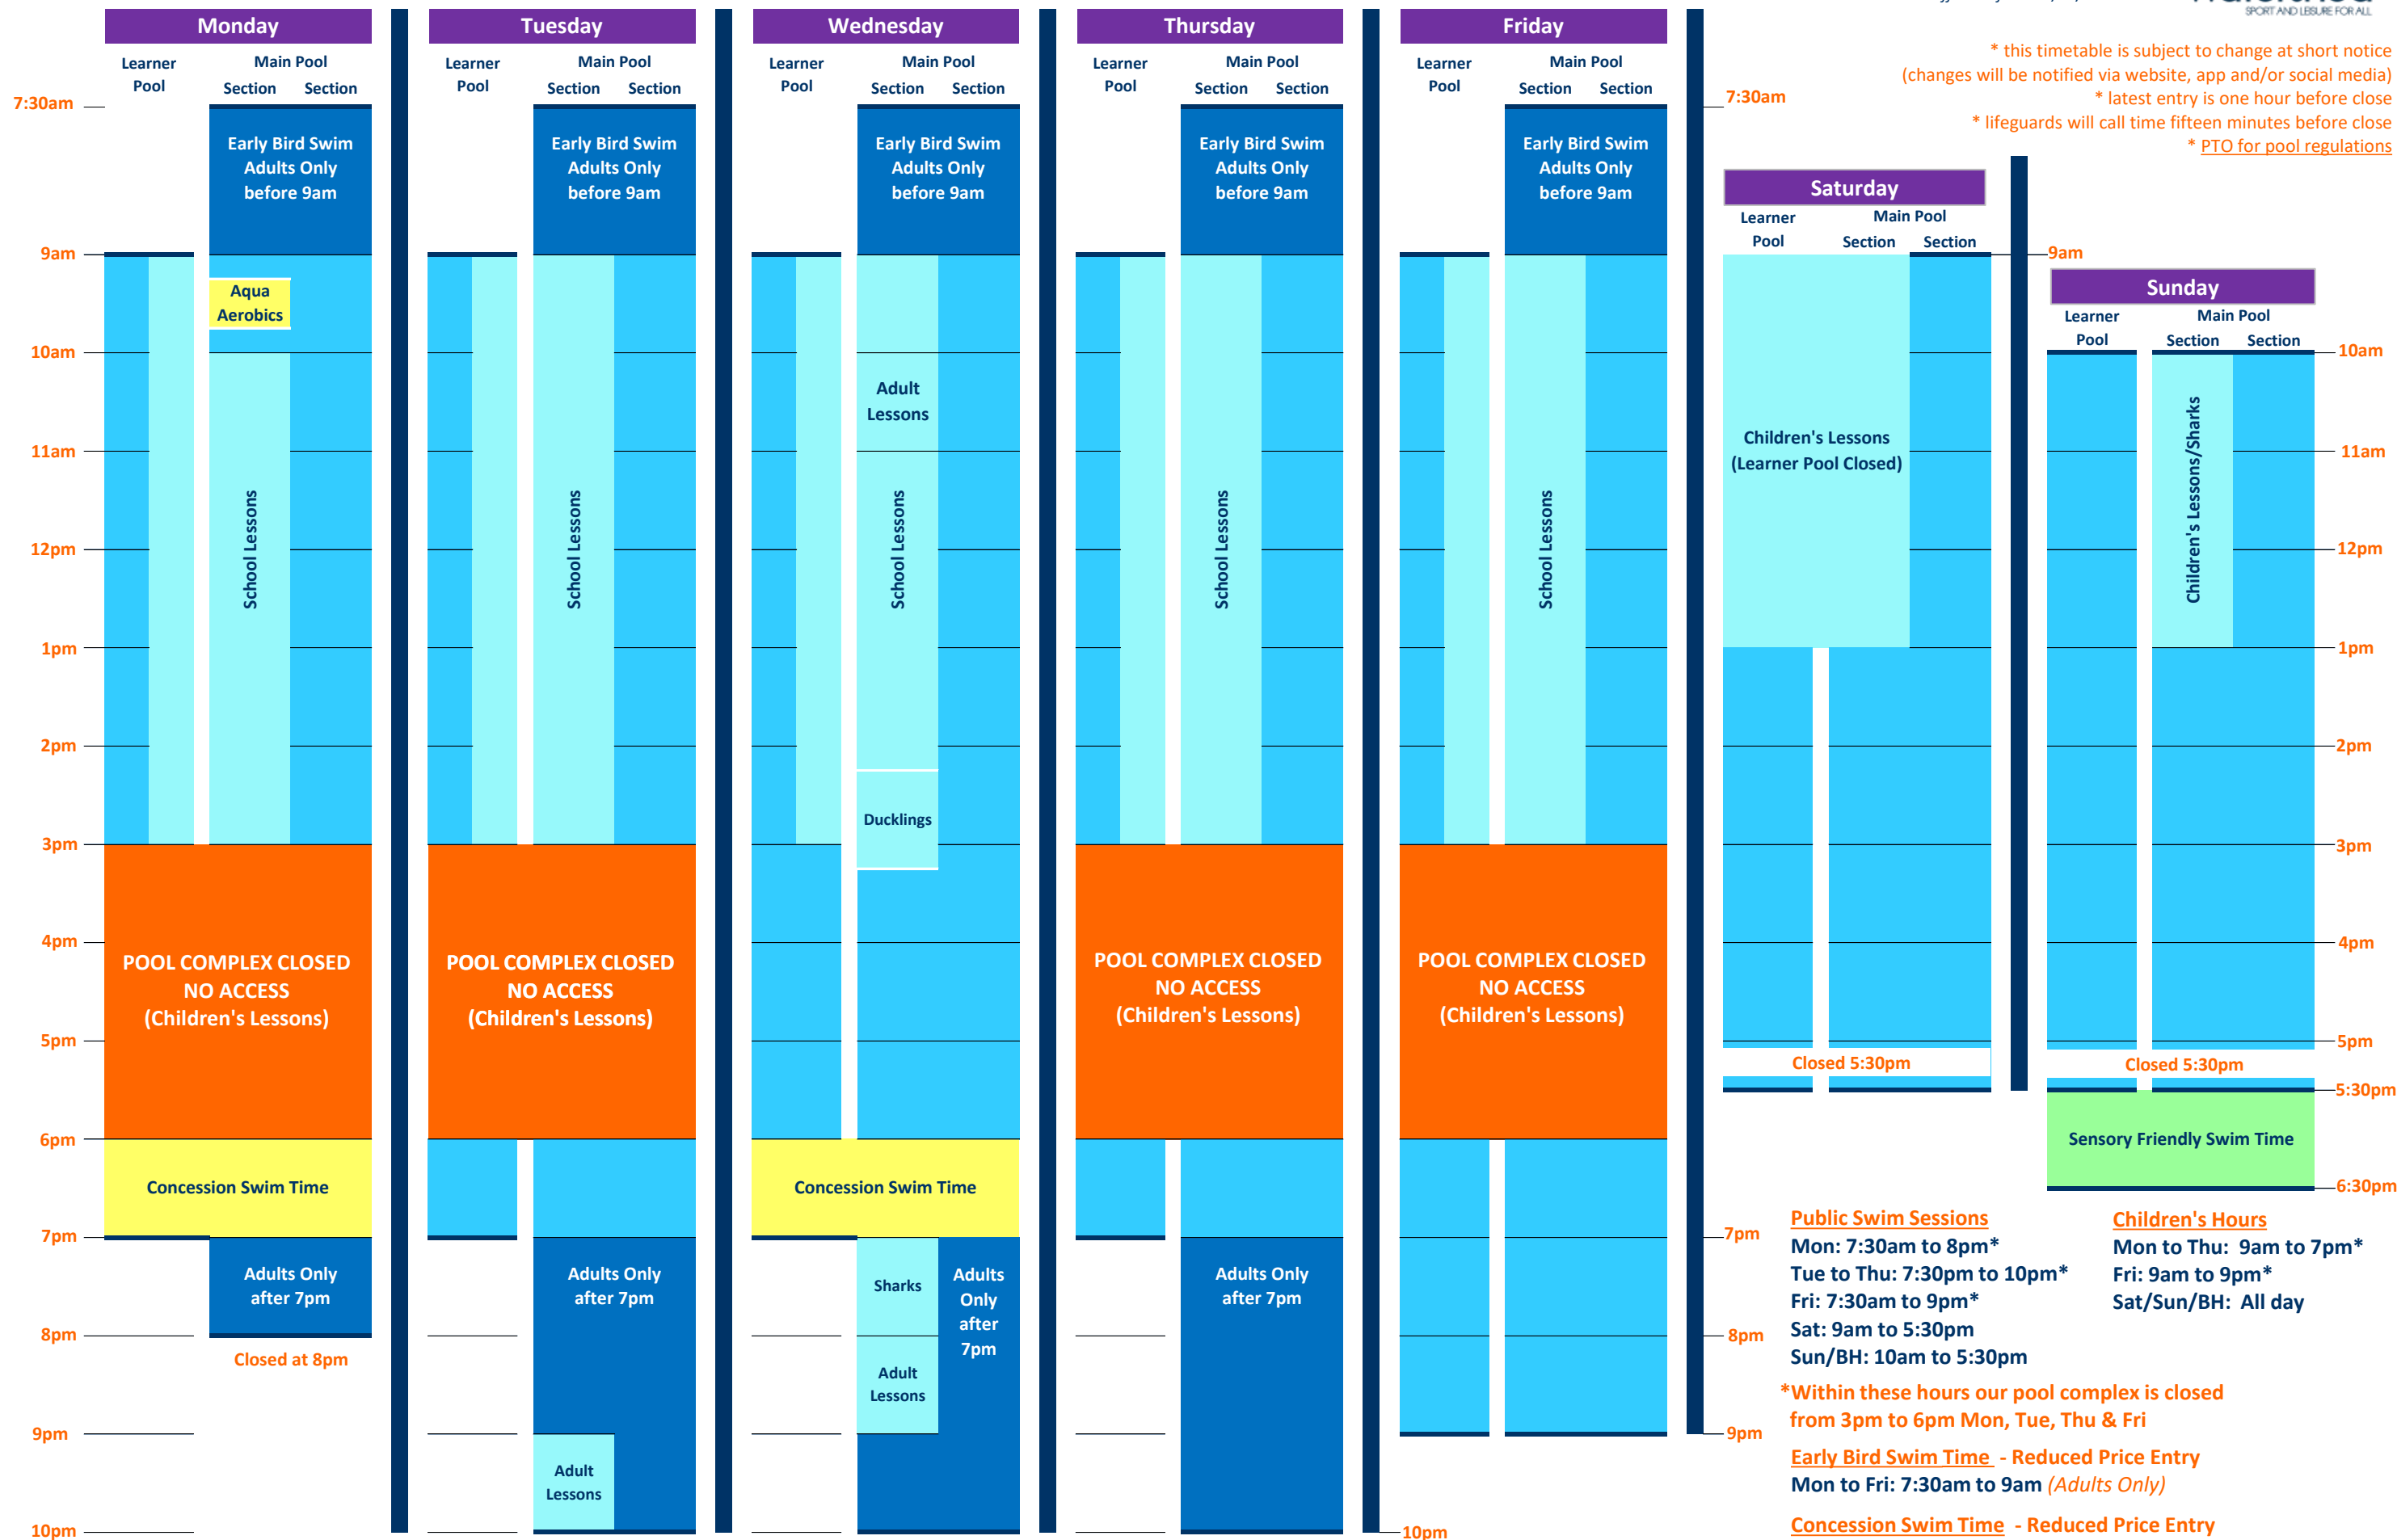

# Pool Timetable Autumn 2023

Timetable effective from 31/08/2023

\* this timetable is subject to change at short notice (changes will be notified via website, app and/or social media)  
 \* latest entry is one hour before close  
 \* lifeguards will call time fifteen minutes before close  
 \* PTO for pool regulations

**Public Swim Sessions**  
 Mon: 7:30am to 8pm\*  
 Tue to Thu: 7:30am to 10pm\*  
 Fri: 7:30am to 9pm\*  
 Sat: 9am to 5:30pm  
 Sun/BH: 10am to 5:30pm

**Children's Hours**  
 Mon to Thu: 9am to 7pm\*  
 Fri: 9am to 9pm\*  
 Sat/Sun/BH: All day

\*Within these hours our pool complex is closed from 3pm to 6pm Mon, Tue, Thu & Fri

**Early Bird Swim Time - Reduced Price Entry**  
 Mon to Fri: 7:30am to 9am (Adults Only)

**Concession Swim Time - Reduced Price Entry**  
 Mon & Wed: 6pm to 7pm

The Learner Pool is not available on Saturday mornings until after 1pm

The floor of the deep end of our main pool is MOVABLE, we strongly advise you to check the pool depth before entering the water

Latest entry permitted is one hour before close and Bank Holidays operate to Sunday swim sessions